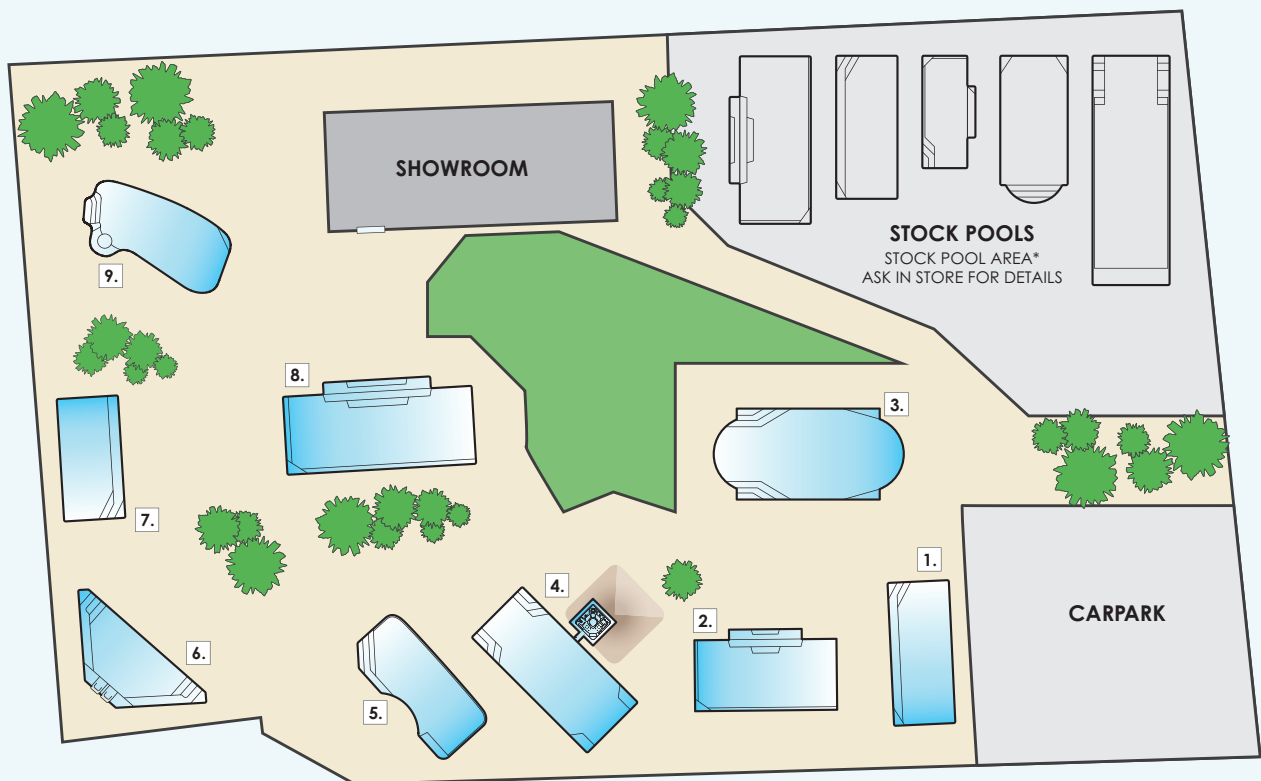

BUCCANEER'S AWARD WINNING RANGE OF FIBREGLASS POOL MODELS

SCALE 1:200

buccaneer
swimming pools

Wouldn't you rather be
in a Buccaneer pool?

EMAIL sales@buccaneerpools.com.au
WEB www.buccaneerpools.com.au

*Variable skimmer box location. Sizes & shapes are indicative only. Please confirm with your design consultant accurate placing of swimming pool, taking into consideration statutory tolerances.

JOONDALUP Display Centre Plan

* Stock pool models on display are subject to change

We have an exclusive range of 28 fibreglass designs available to complement your home and landscaping plans. Please ask one of our friendly sales consultants to show you our full range of pool designs.