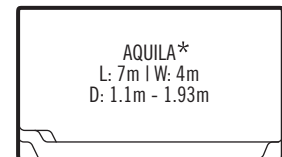

BUCCANEER'S AWARD WINNING RANGE OF FIBREGLASS POOL MODELS

SCALE 1:200

buccaneer
swimming pools

Wouldn't you rather be
in a Buccaneer pool?

EMAIL sales@buccaneerpools.com.au
WEB www.buccaneerpools.com.au

*Variable skimmer box location. Sizes & shapes are indicative only. Please confirm with your design consultant accurate placing of swimming pool, taking into consideration statutory tolerances.