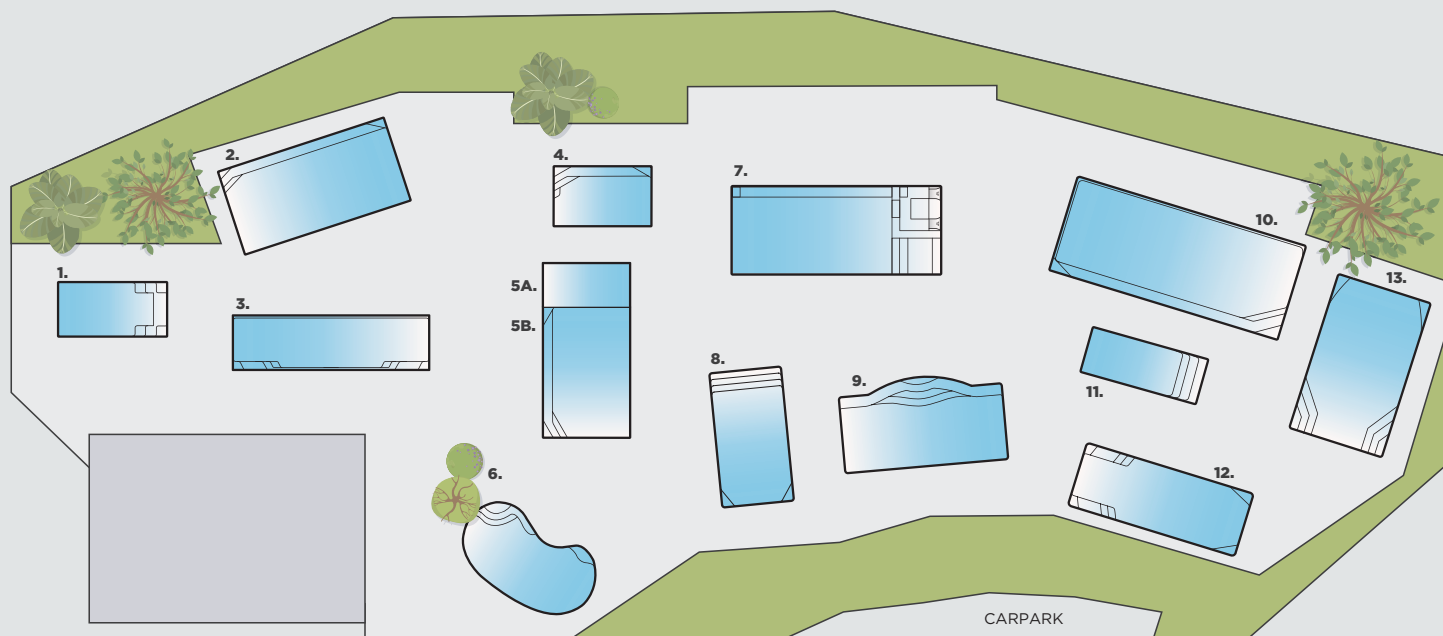

Welcome to Aqua Technics O'Connor