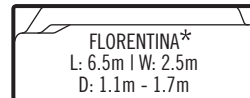

BUCCANEER'S AWARD WINNING RANGE OF FIBREGLASS POOL MODELS

SCALE 1:200

buccaneer
swimming pools

Wouldn't you rather be
in a Buccaneer pool?

EMAIL sales@buccaneerpools.com.au
WEB www.buccaneerpools.com.au

*Variable skimmer box location. Sizes & shapes are indicative only. Please confirm with your design consultant accurate placing of swimming pool, taking into consideration statutory tolerances.