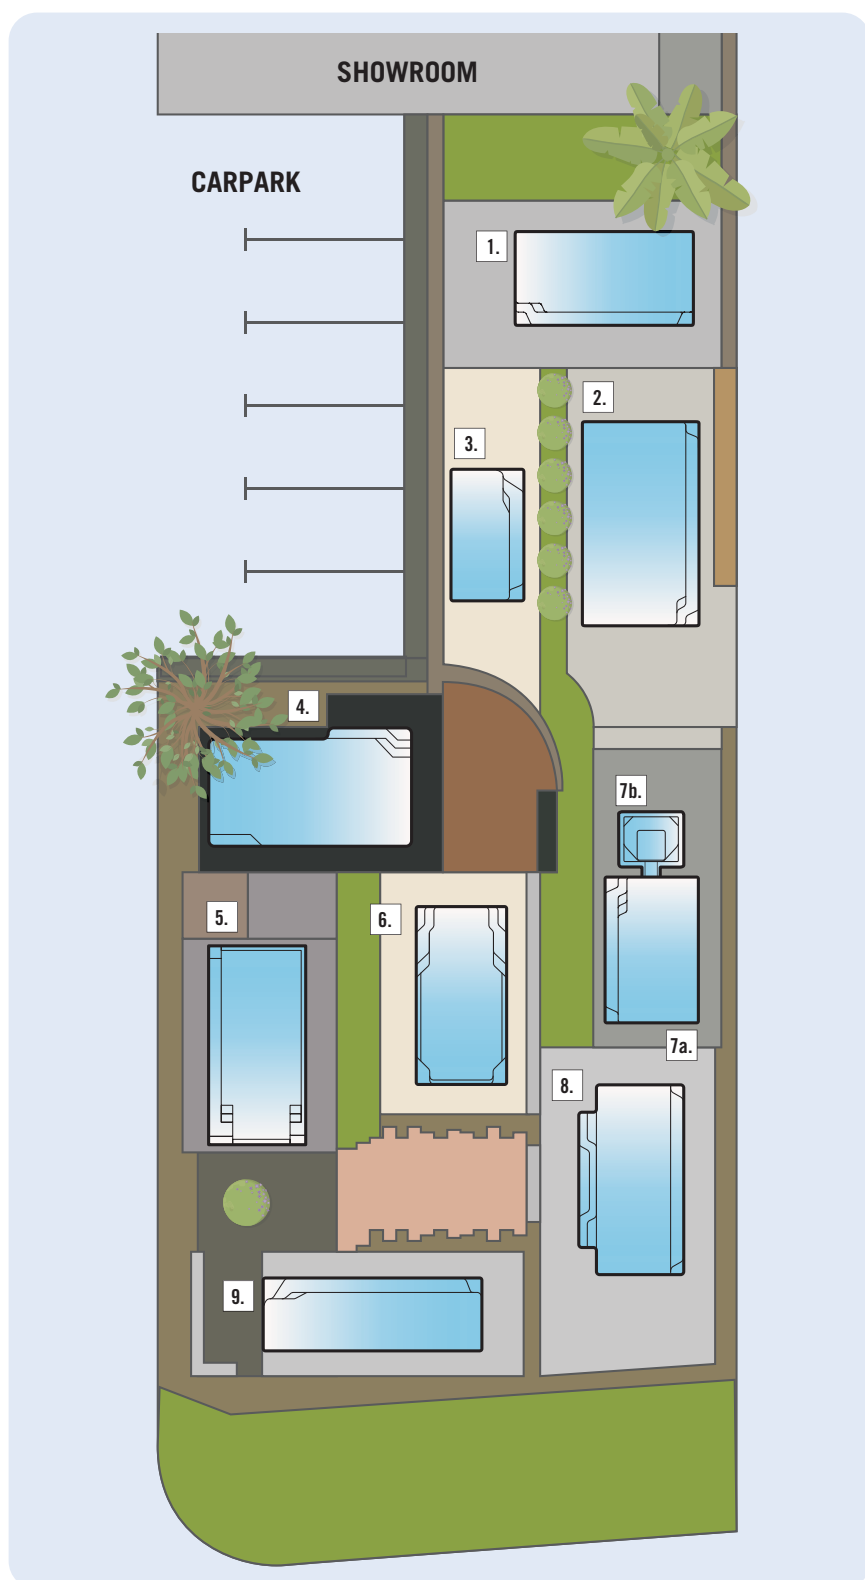

**POOL
 TECHNOLOGY
 CENTRE**

Joondalup Site Plan

1. **Positano** L 6m x W 3.2m x D 1.1m – 1.8m.
Crystalite® ColourGuard - Hamptons Blue
Extended bench seat along one side of the pool is perfect for relaxing and unobtrusive corner steps allow for an uninterrupted swim area.
2. **Aquila** L 7m x W 4m x D 1.1m – 1.93m
Crystalite® ColourGuard - Twilight
Modern geometric design with long bench seat down one side and unobtrusive corner entry steps to maximise the swimming area.
3. **Verona** L 4.5m x W 2.5m x D 1.1m – 1.5m
Galaxy Cyber – Cyber Sand
Compact design for small backyards with an extended bench seat along one side. Unobtrusive corner entry steps.
4. **Cayman** L 7.07m x W 4m x D 1.0m – 1.75m
Crystalite® ColourGuard - Aquamarine
Popular selling design with side-entry steps and extended bench seat. Generous swimming space and deep-end corner swim-out.
5. **Revello** L 6.8m x W 3.33m x D 1.1m – 1.62m
Crystalite® ColourGuard – Argyle Blue
Safety ledge design with convenient side entry steps on each side in the shallow end and long seating ledge down one side.
6. **Caesar** L 6.1m x W 3.1m x D 1.09m – 1.75m
Crystalite® ColourGuard - Autumn Grey
Innovative safety ledge design with two side-entry steps and two deep end swim-outs. Perfect for entertaining family & friends.
- 7a. **Catania** L 5m x W 3.2m x D 1.24m – 1.8m
Crystalite® ColourGuard – Bluesteel (deleted colour)
Contemporary geometric design with extended bench seat along one side. Unobtrusive corner entry steps.
- 7b. **Nova Spillway Spa** L 2.2m x W 1.8m x D 1.0m
Crystalite® ColourGuard – Bluesteel (deleted colour)
The perfect addition to your pool, seats up to 7 adults.
8. **Bellino** L 6.5m x W 3.6m x D 1.06m – 1.84m
Crystalite® ColourGuard – Sky Blue
On-trend geometric design with perfectly balanced side entry steps and long bench seating.
9. **Bellagio** L 7.5m x W 2.5m x D 1.1m – 1.8m
Galaxy Cyber – Cyber Blue
Geometric lap pool design perfect for narrow spaces. Unobtrusive side-entry steps and long bench seating down one side.