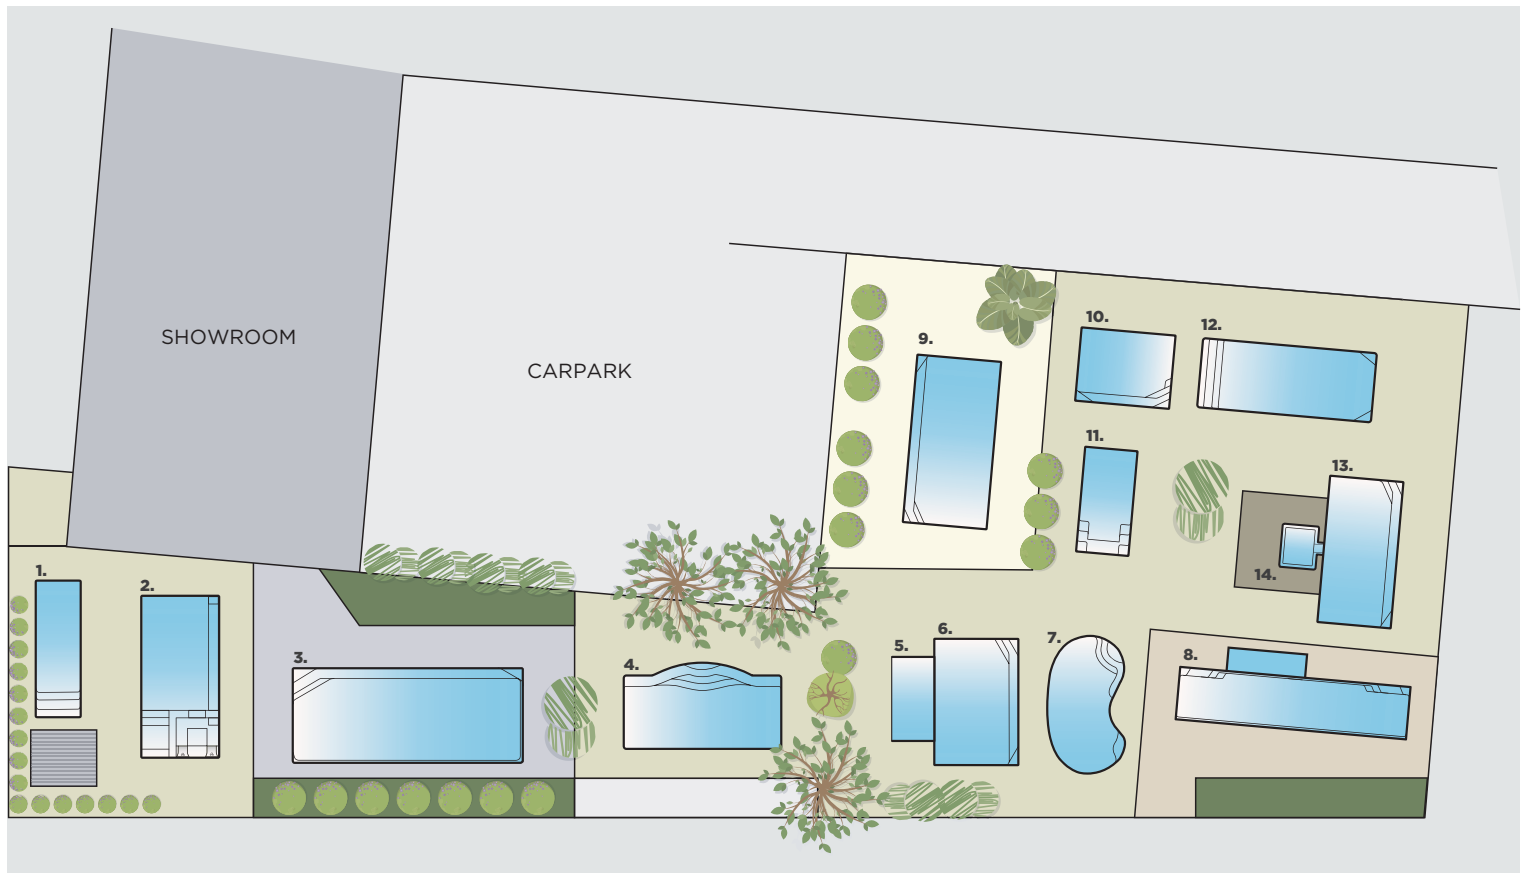

Welcome to Aqua Technics Joondalup

MODEL	SIZE	DEPTH	FINISH
1. Sentosa	6.5m x 2.15m	1.05m - 1.75m	Decraflac Indigo Snow
2. Saint Remy	7.6m x 3.6m	1.32m - 1.96m	Crystalite ColourGuard Twilight
3. Torino	11m x 4.45m	1m - 2m	Pool ColourGuard® Cosmic Blue
4. Capricorn	7.5m x 4.1m	1.08m - 1.78m	Marblestone Paramount
5. Aqua Ledge	4m x 2m	175mm	Crystalite ColourGuard Moonlight
6. Avellino	6m x 4m	1.1m x 1.78m	Crystalite ColourGuard Moonlight
7. AT 655	6.55m x 3.7m	0.98m - 1.7m	Crystalite ColourGuard Silver Mist
8. Hamilton with Aquabed	11m x 2.5m	1.4m constant	Pool ColourGuard® Artesian Mist
9. Valentina	8m x 4m	1m - 1.78m	Crystalite ColourGuard Horizon
10. Latina	4.5m x 3.5m	1.37m - 1.78m	Crystalite ColourGuard Hamptons Blue
11. Allure	5m x 2.5m	1.1m - 1.6m	Galaxy Cyber - Cyber Blue
12. Elysian	8.3m x 3.3m	1.09m - 1.76m	Crystalite ColourGuard Platinum
13. Palazzo	7m x 3.5m	1.10m - 1.78m	Pool ColourGuard® Assana Blue
14. Rio Spillway Spa	2.2m x 1.8m	0.35m	Pool ColourGuard® Assana Blue